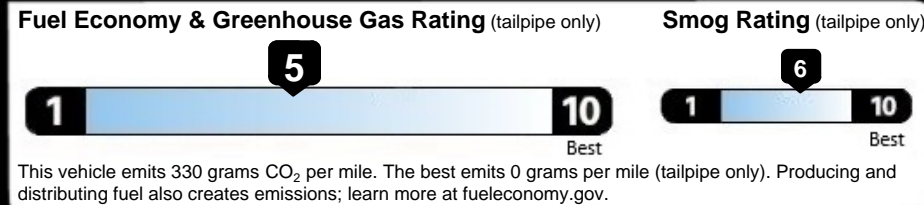

- Leather-Trimmed Upholstery
- Heated Leather Wrapped Steering Wheel
- Keyless Access w/ Push-Button Start & Power Rear Gate
- 60/40 Split Fold-Down Rear Seatback & Multi-Use Cargo Cover
- 10-Way Power Driver's Seat: Includes 2-Way Lumbar Support
- 8-Way Power Front Passenger Seat
- All-Weather Package w/ Heated Front Seats
- Heated Rear Seat: Outboard Seat Positions

LIMITED WARRANTY/ROADSIDE ASSISTANCE

- 3 Years / 36,000 Miles Basic
- 5 Years / 60,000 Miles Powertrain
- 5 Years / Unlimited Mileage Rust Perforation
- 3 Years / 36,000 24/7 Roadside Assistance
- See Owner Info Kit & Warranty for Details

OPTIONAL EQUIPMENT AND OTHER ITEMS

Manufacturer's Suggested Retail Price	$41,715.00
Exterior Color: Magnetite Gray Metallic	
Full Tank of Gas	INCLD
Standard Option: 34	
Auto-Dimming Mirror with Compass and HomeLink	$447.00
Splash Guards	$202.00
Rear Bumper Cover	$187.00
Rear Seatback Protector	$156.00

EPA DOT Fuel Economy and Environment

Gasoline Vehicle

Fuel Economy

27 MPG Small SUVs range from 14 to 138 MPG. The best vehicle rates 146 MPGe.

25 city 31 highway

3.7 gallons per 100 miles

You spend $750 more in fuel costs over 5 years compared to the average new vehicle.

Annual fuel cost $1,850

Actual results will vary for many reasons, including driving conditions and how you drive and maintain your vehicle. The average new vehicle gets 29 MPG and costs $8,500 to fuel over 5 years. Cost estimates are based on 15,000 miles per year at $3.30 per gallon. MPGe is miles per gallon equivalent. Vehicle emissions are a significant cause of climate change and smog.

fueleconomy.gov

Calculate personalized estimates and compare vehicles

PARTS CONTENT INFORMATION

FOR VEHICLES IN THIS CARLINE: U.S./CANADIAN PARTS CONTENT: 0% MAJOR SOURCES OF FOREIGN PARTS CONTENT: JAPAN: 85%

FOR THIS VEHICLE: FINAL ASSEMBLY POINT: OTA, GUNMA, JAPAN COUNTRY OF ORIGIN: ENGINE: JAPAN TRANSMISSION: JAPAN

Note: Parts content does not include final assembly, distribution, or other non-parts costs.

Privacy Notice
www.subaru.com/company/privacy.html

Destination and Delivery $1,450.00
Total Suggested Retail Price $44,157.00

THIS LABEL HAS BEEN APPLIED PURSUANT TO FEDERAL LAW, DO NOT REMOVE OR ALTER PRIOR TO THE DELIVERY TO THE ULTIMATE PURCHASER.